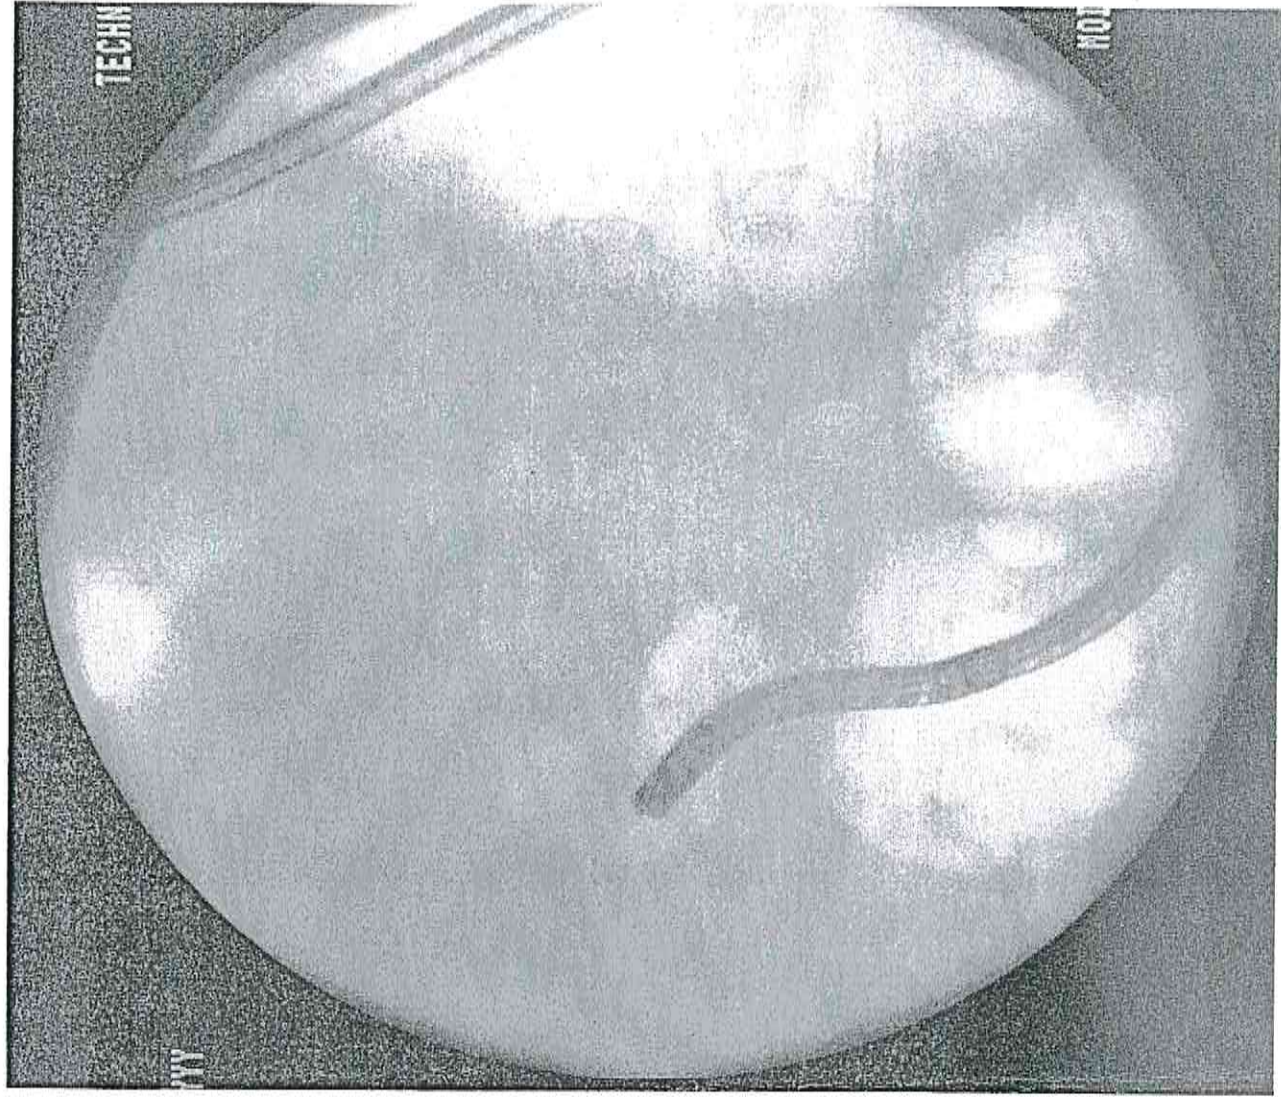

T KOUH TRAFUKA J

1/2

TECHN

MOD

WY