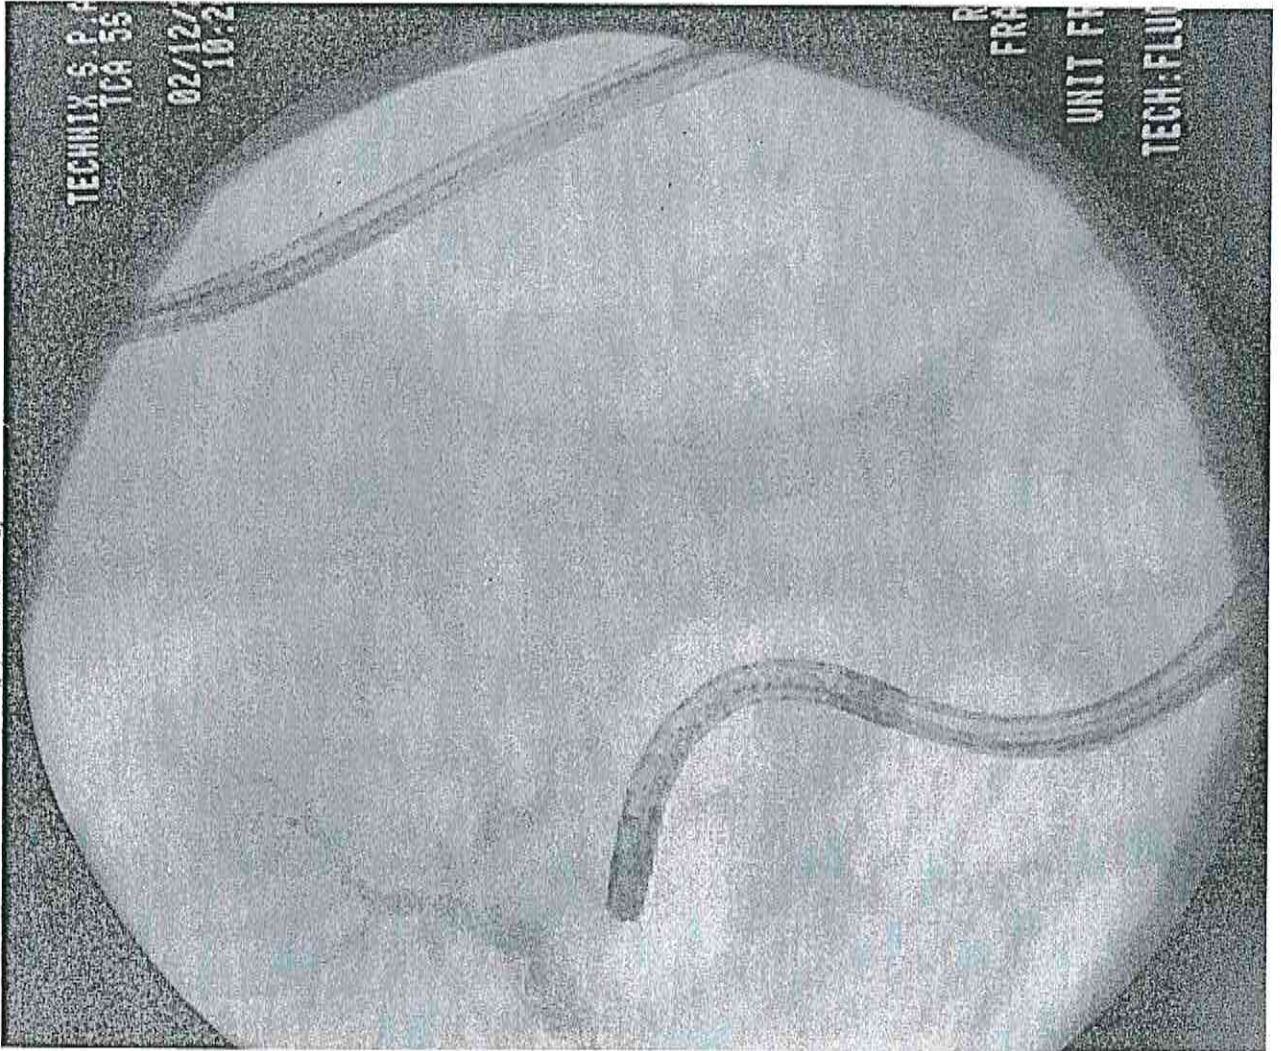

TECHNIX S. P. A.
TCA 55

02/12/2007
10:2

R
FRA

UNIT FR

TECH: FLUO

~~1/2~~